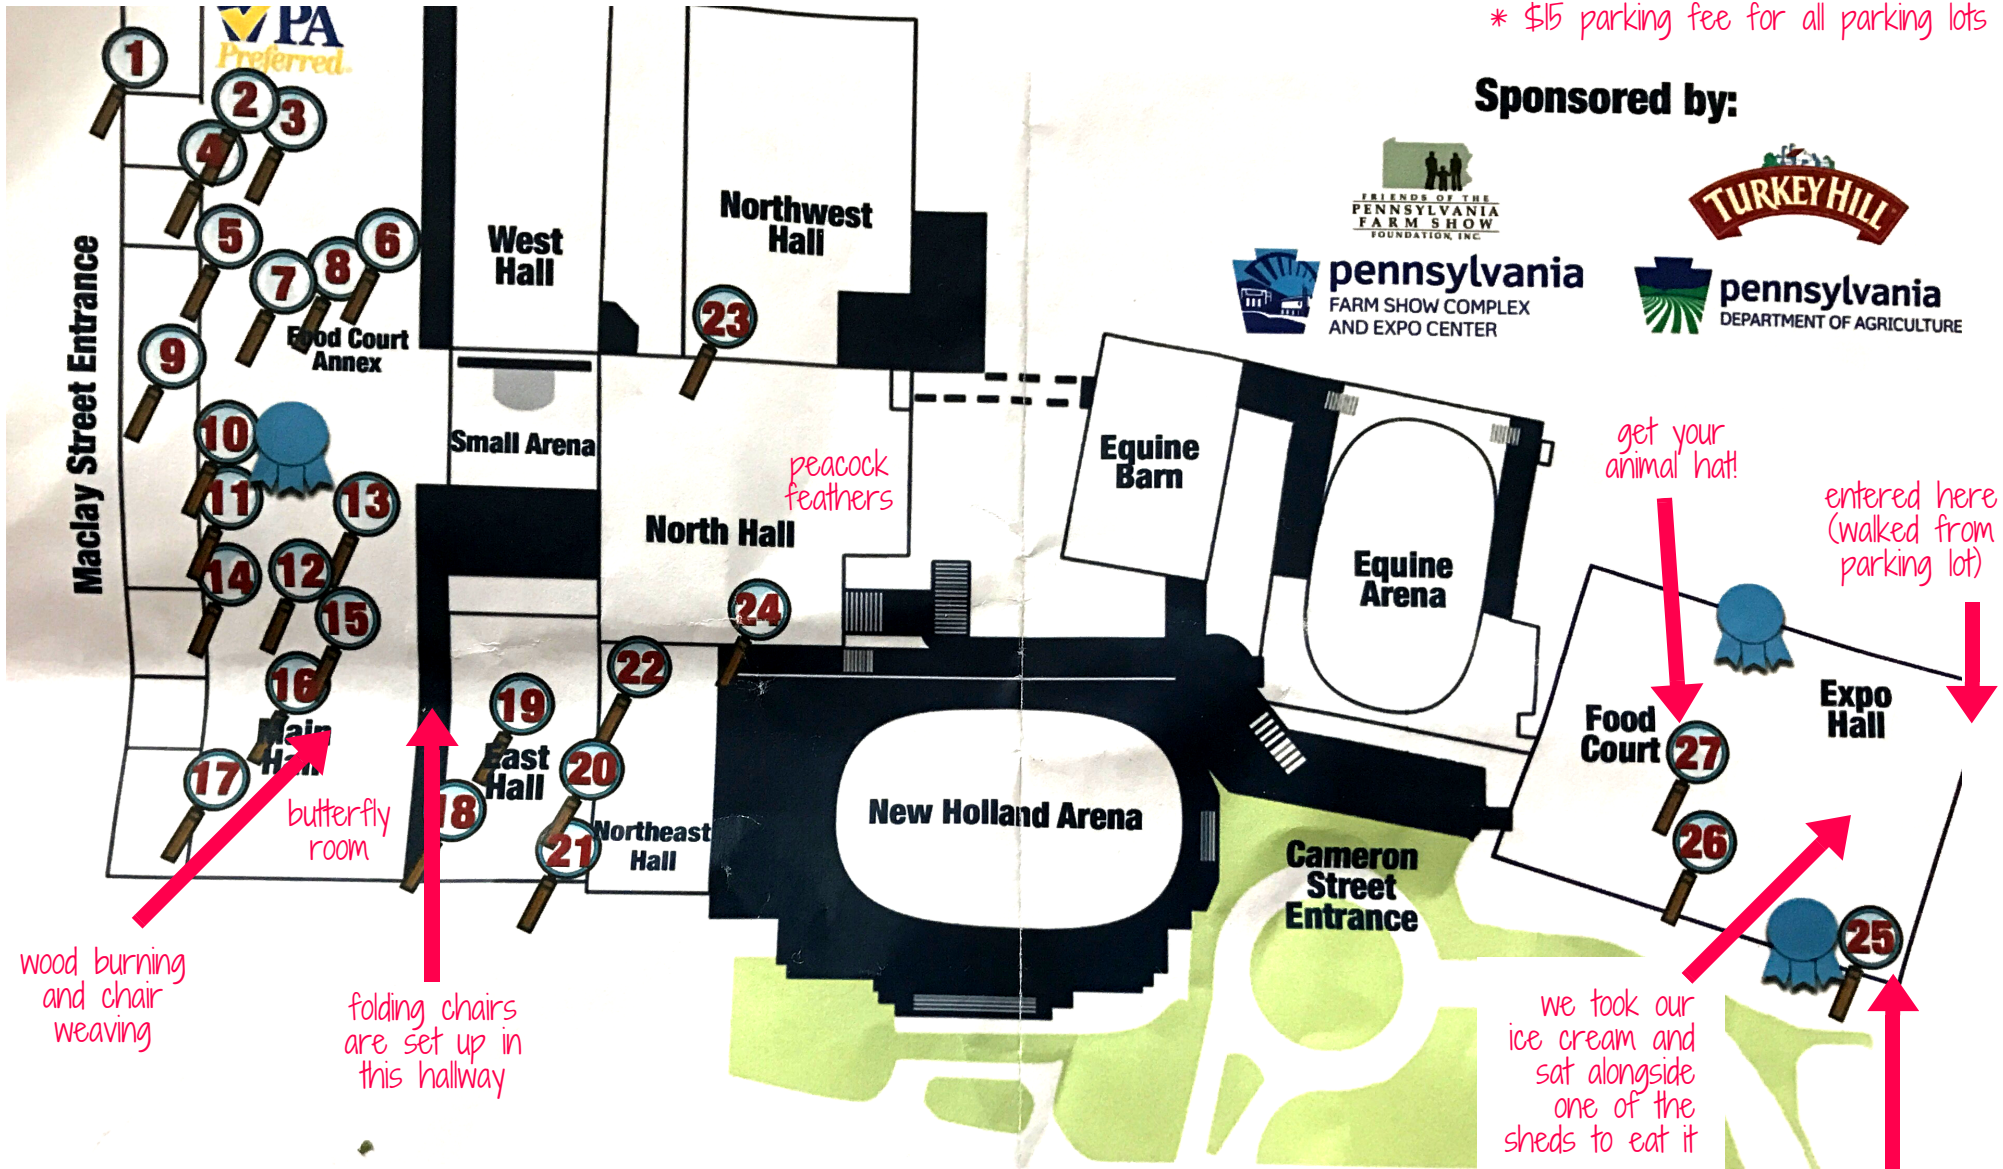

* \$15 parking fee for all parking lots

Sponsored by:

- | | | | | |
|---------------------|----------------------|------------------------|----------------------|-------------------------|
| 1. Edible Nuts | 7. WoodMobile | 13. Apples | 19. Sheep | 25. Turkey Hill |
| 2. PA Beef Council | 8. Dog Licensing | 14. Mushrooms | 20. Alpacas | 26. Veterinary Medicine |
| 3. Know Your Farmer | 9. PA Wildlife | 15. Vegetables | 21. Rabbits | 27. Poultry/Pork |
| 4. PA Preferred™ | 10. Bees & Honey | 16. Healthy Lifestyles | 22. Dairy | |
| 5. 4-H | 11. Maple Syrup | 17. Family Living | 23. Where's the Beef | |
| 6. Environment | 12. Butter Sculpture | 18. Goats | 24. Equine | |

we turned in our AgExplorer here and got our FREE ice cream at the same time!